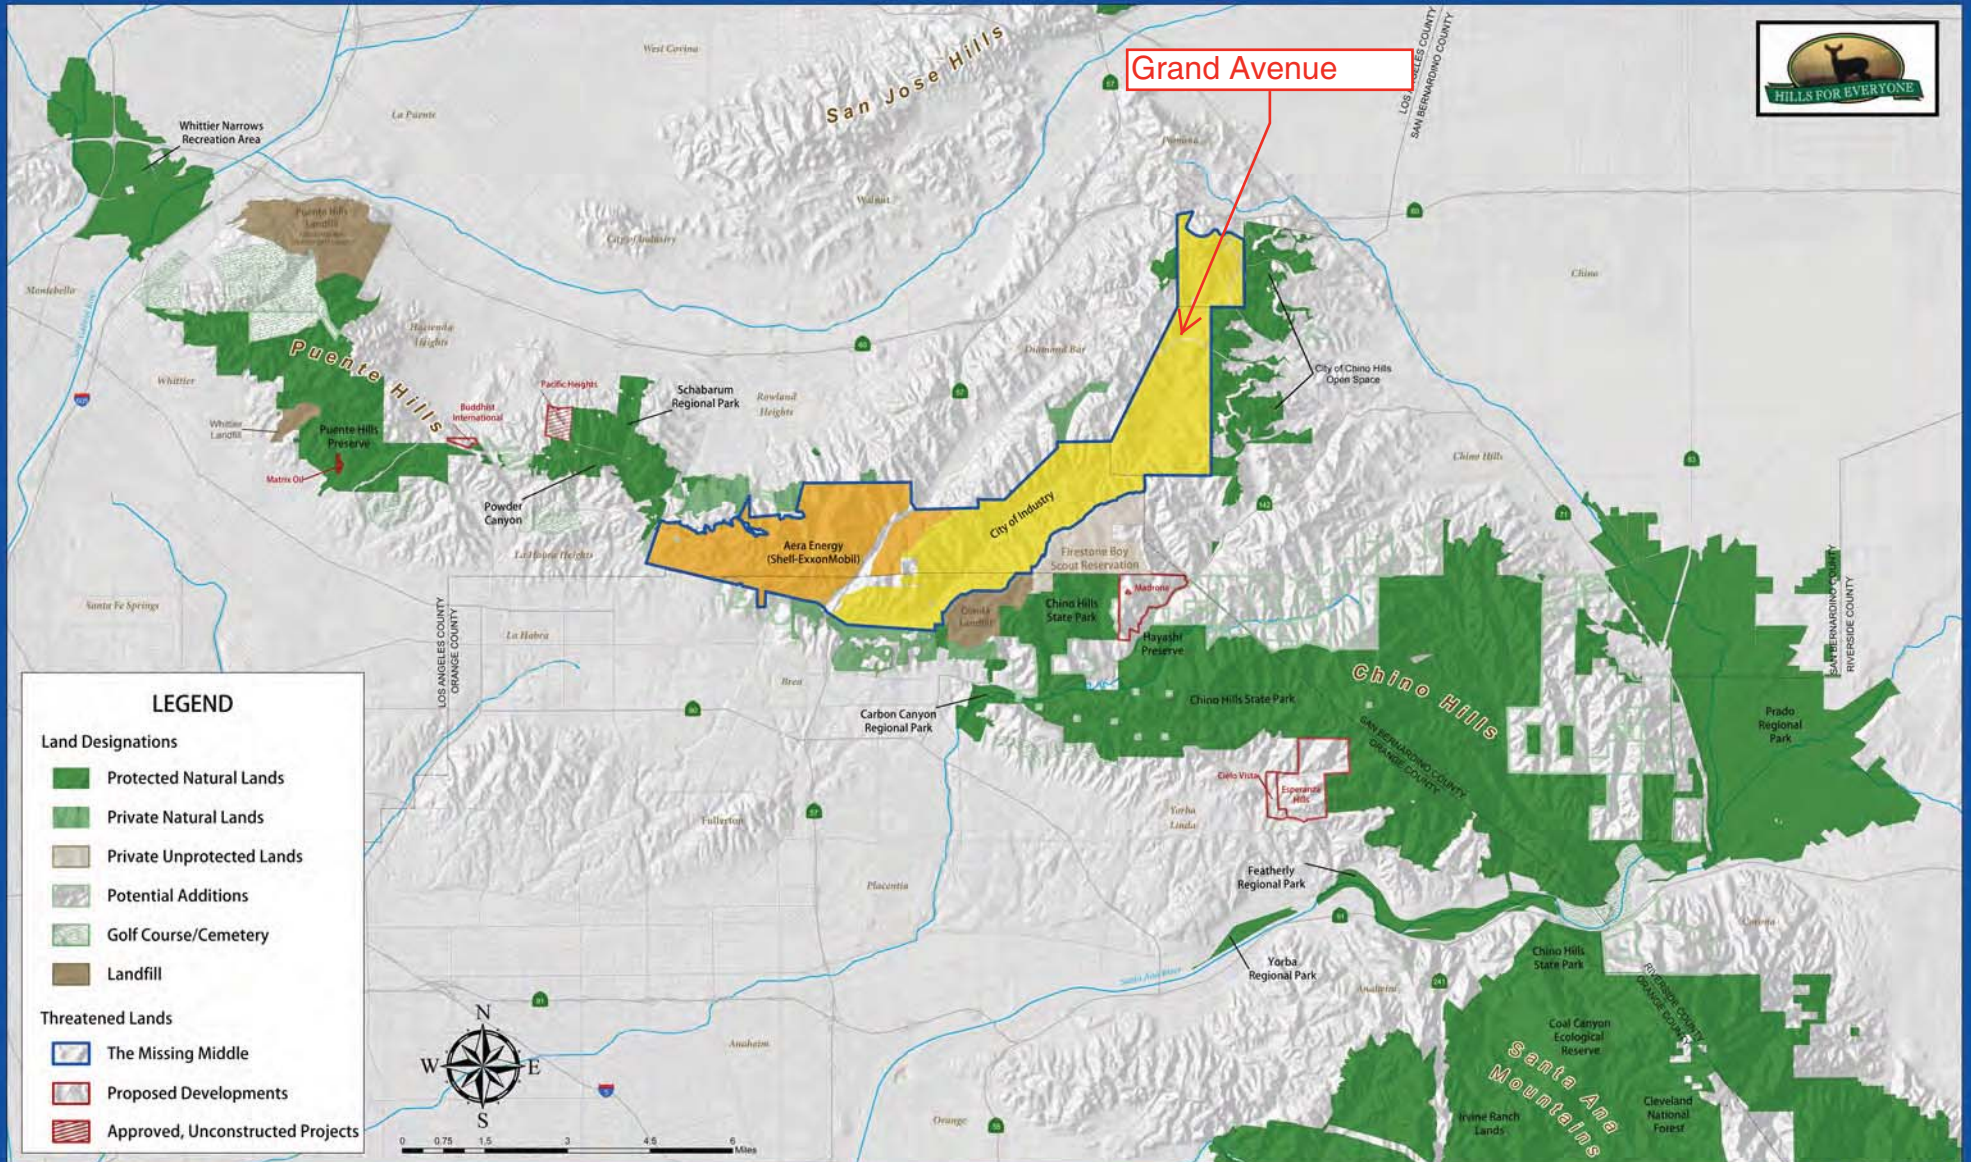

Natural Lands in the Puente-Chino Hills Wildlife Corridor

Data Provided by First American Title.
Last Updated September 2013

Projection: Lambert Conformal Conic
Datum: North American 1983
Scale: 1: 60,000